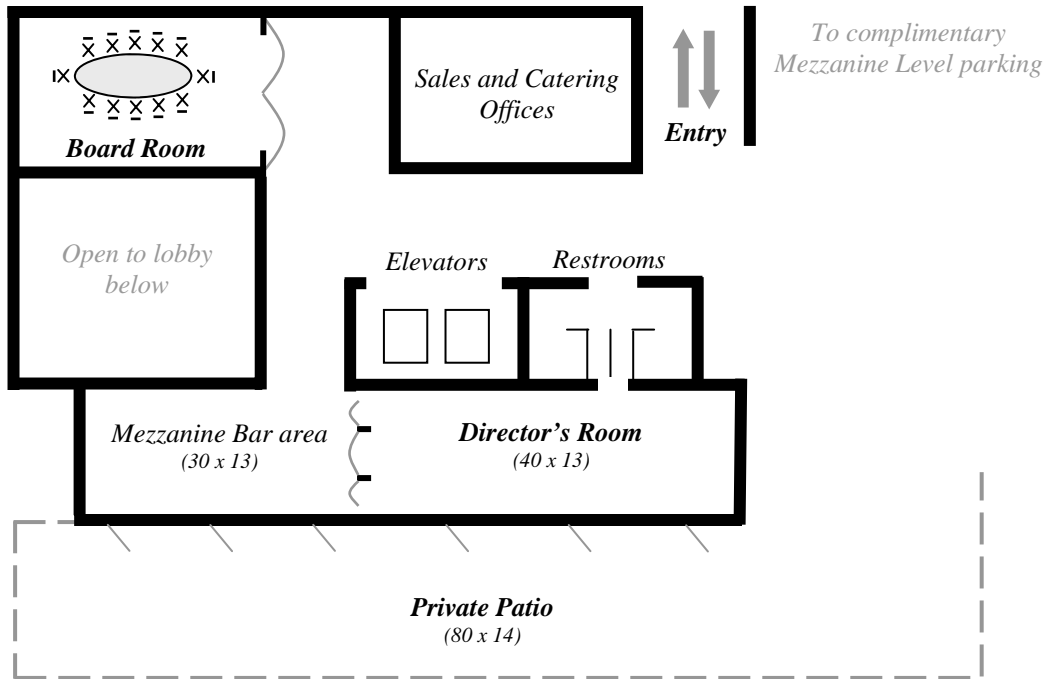

Mezzanine Level and Meeting Areas

Offer perfect opportunities for social events, small meetings and elegant entertaining.
 Enjoy the benefits of our unique setting & personalized level of service.

Director's Room Seating Arrangements

Cocktail Reception: Up to 70 guests

The
BURNSLEY
 ALL SUITE HOTEL